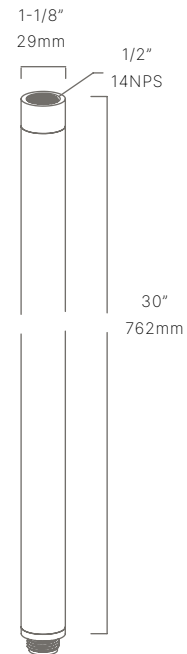

AURORALIGHT

PROJECT: _____

SKU #: _____

TYPE: _____

FIXED RISER

RSR186130

The Fixed Riser, part of a complete line of risers from Auroralight, offers designers and installers a high quality, economical solution for maturing shrubs or thick ground covers that are overtaking light fixtures and hindering performance.

- Perfect for maturing shrubs and thick ground covers
- Ideal for lightweight fixtures

CONFIGURATOR:

RSR186130	FINISH
( ) = Most common configuration	☐
	(NAT) Natural Brass
	(BLP) Bronze Living Patina
	(BLPX) Extra Dark BLP
	(NI) Nickel PVD

AVAILABLE FINISHES:

DIMENSIONS	L30" x W1-1/8"
VOLTAGE	12V
FINISH	Included Natural
MATERIAL	Brass & Copper

*For complete warranty terms, please visit: www.auroralight.com/warranty/

P. 760.931.2910

O. 2742 Loker Ave. W Carlsbad CA 92010

W. www.auroralight.com

MADE IN USA
WITH DOMESTIC & IMPORTED MATERIALS